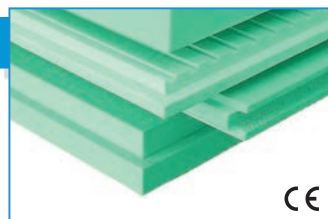

Poliestireno Extrudido

Extruded Polystyrene / Polystyrène Extrudé XPS

Ref.
Réf. / Ref.

Dimensões (mm)
Dimensions / Dimensions

Pacote
Pack / Paquet

CE

FIBRAN XPS
MAESTRO

ISOLAMENTO PAREDES *Walls insulation / Isolation des murs*

51.100	2600x600x30	21,84 m ²
51.101	2600x600x40	15,60 m ²

fibranxps

CE

FIBRAN XPS
300-C

ISOLAMENTO COBERTURAS INCLINADAS *Roof insulation / Isolation toiture*

51.222	1250x600x30	10,50 m ²
51.102	1250x600x40	7,50 m ²